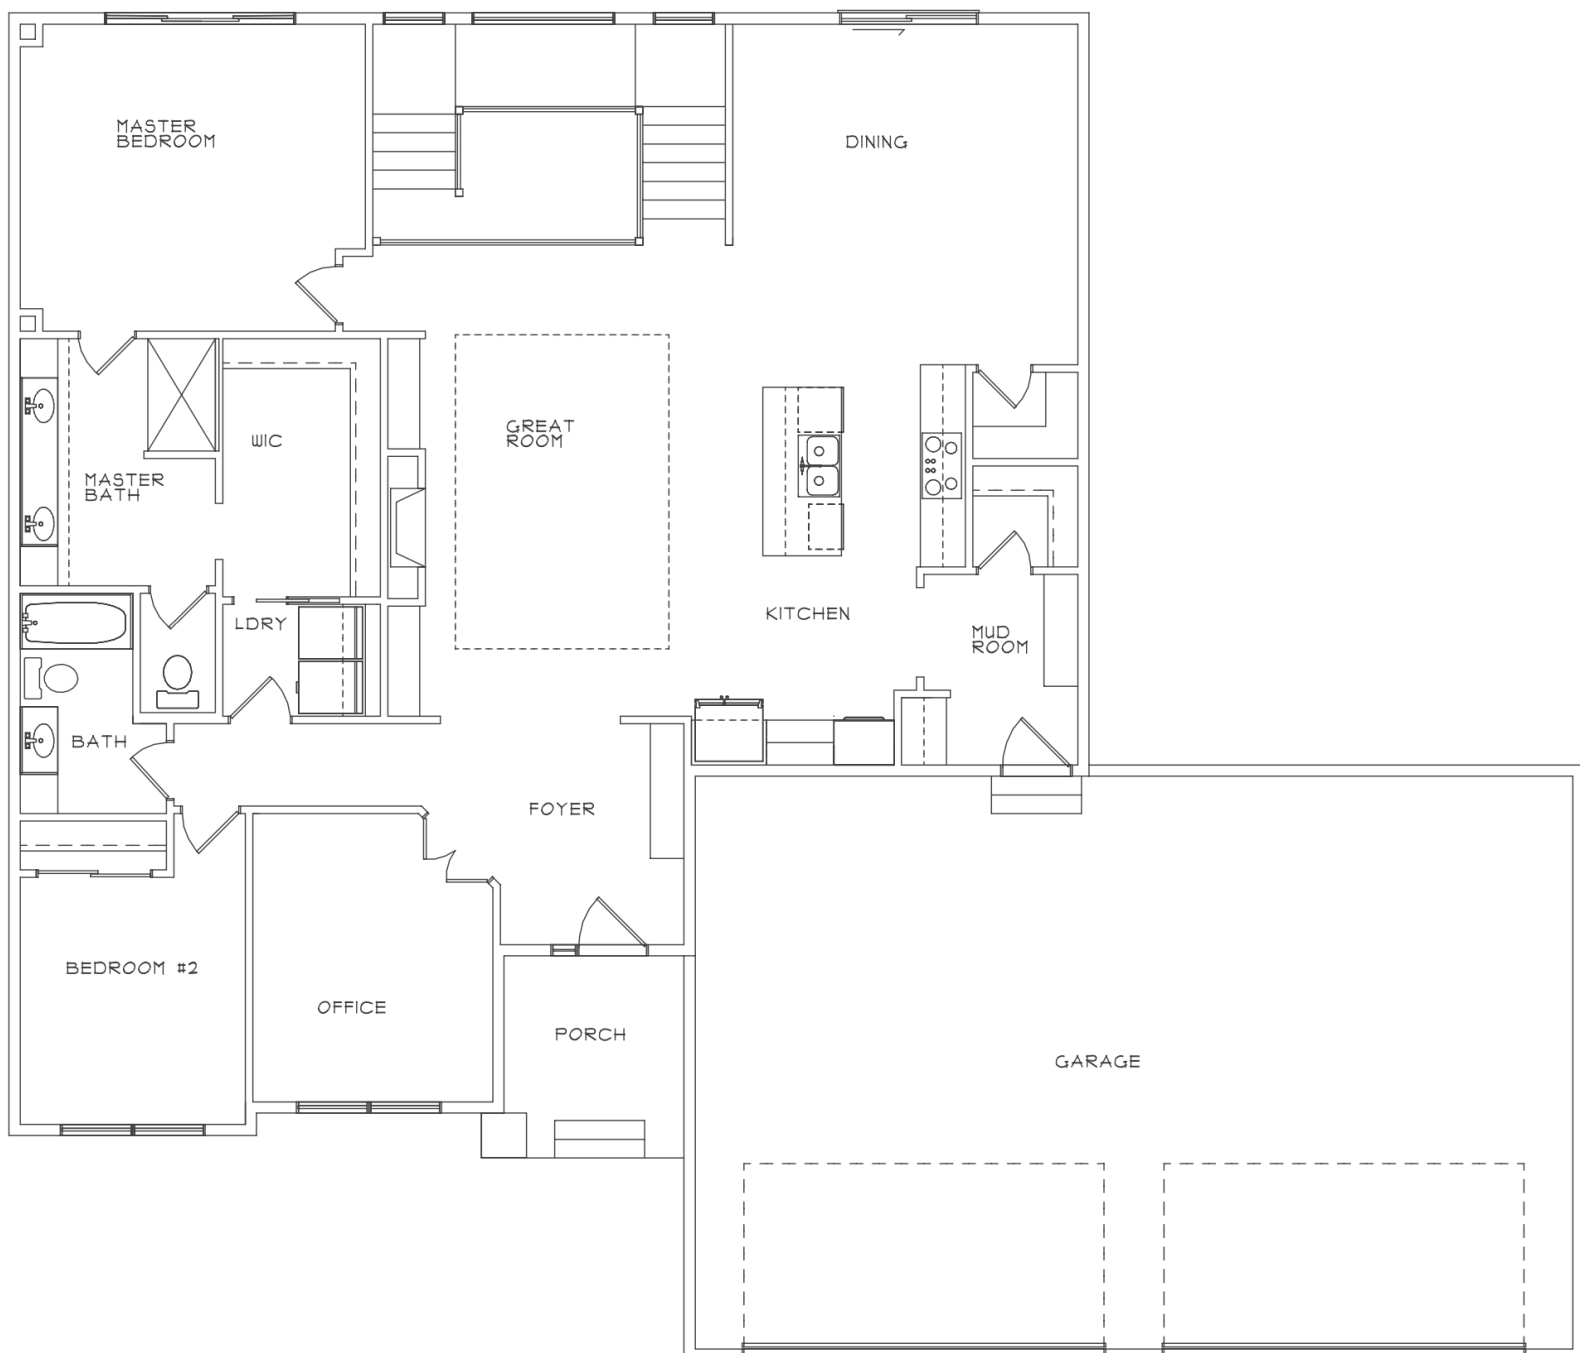

Hidden Forest

Cascade Model Home Features:

- 4 bedroom
- 3 bathroom
- 4 car garage
- Home office
- Flex room
- 3,902 sq ft

Main Level

2,041 finished square feet

See this home on
our website

Lower Level

1,861 finished square feet

View more Price Homes floor plans