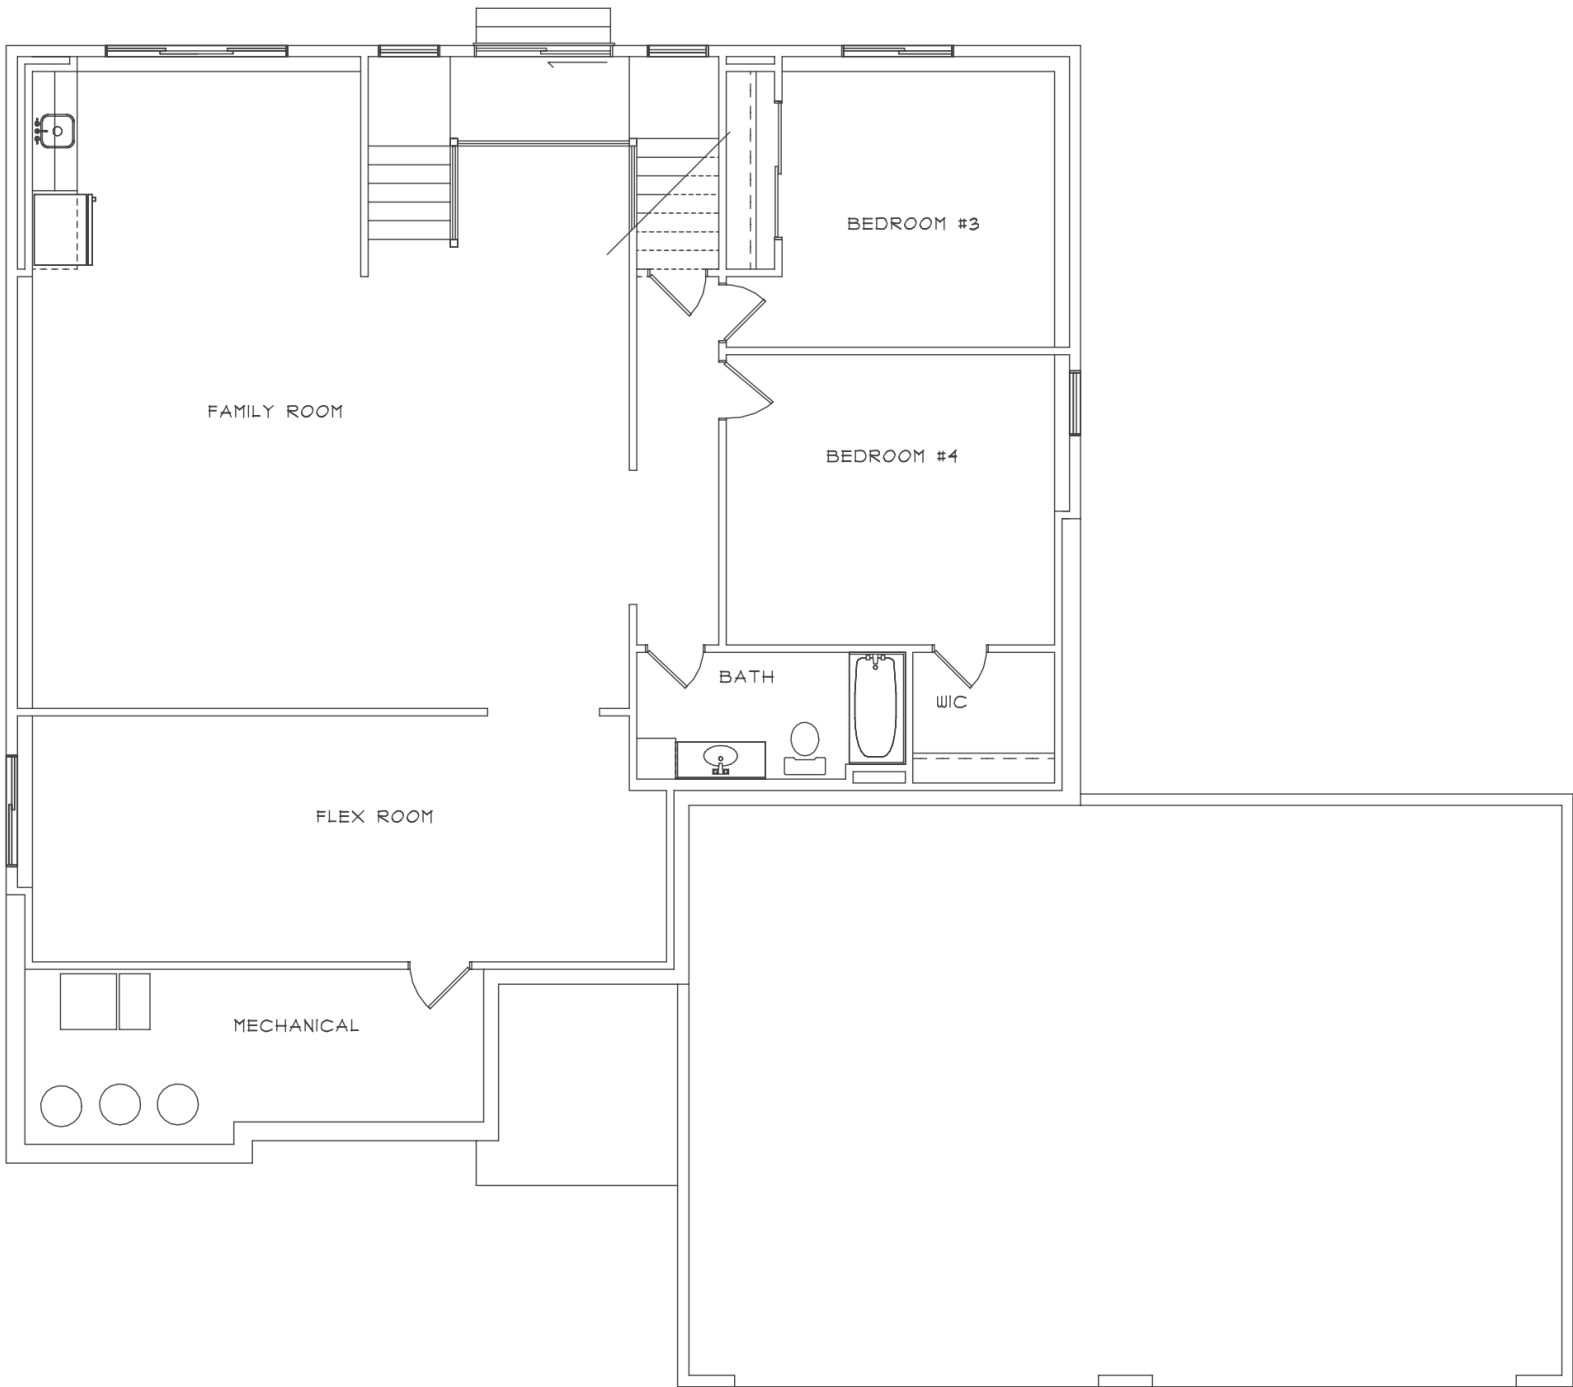

Hidden Forest

Cascade Model Home Features:

- 4 bedroom
- 3 bathroom
- 4 car garage
- Home office
- Flex room
- 3,902 sq ft

Main Level

2,041 finished square feet

See this home on
our website

Lower Level

1,861 finished square feet

View more Price Homes floor plans